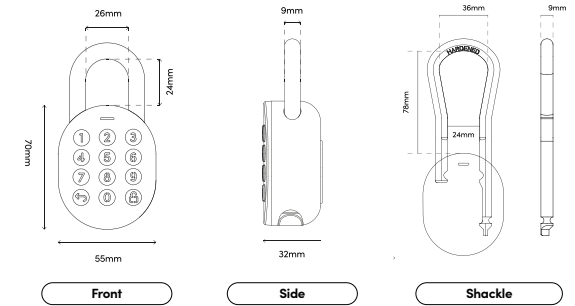

Specifications

Model Number	IGP1
UPC	603784205557
EAN	0603784205557
Dimensions	
Body	55 (W) x 70 (H) x 32 (T) mm 2.17 (W) x 2.76 (H) x 1.26 (T) in
Shackle - Inner Clearance	26 (W) x 24 (H) mm
Shackle - Diameter	1 (W) x 0.94 (H) in 9mm / 0.35in
Weight	
Net	0.45 kg / 1 lb
Gross (with packaging)	0.55 kg / 1.2 lb
Material	
Body	Zinc Alloy, Stainless steel
Shackle	Hardened steel
Operations	
Modes of Access	PIN Code, Bluetooth Key
Operation Temp.	-20°C to 50°C / -4°F to 122°F
Power Type	CR2 Lithium Battery
Battery Life	Up to 12 months
Battery operating temp.	-20°C to 60°C / -4°F to 160°F
Emergency Power	9V Alkaline Battery
Others	
Warranty	1 year warranty
Usage	Advised to be installed under sheltered areas, not to be exposed to wet weather conditions. Any application of the Product near combustible or explosive environments is at the user's sole and exclusive risk.
Country of Origin	Designed in Singapore, Made in China
Packaging Details	Individual: 10.5 (W) x 4.5 (D) x 12.5 (H) cm Carton: 28 (W) x 26 (D) x 22.5 (H) cm
Certifications	IP66, FC CE