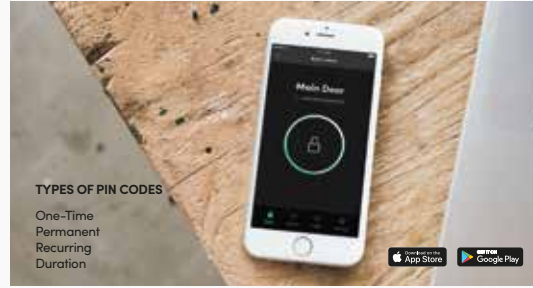

Decoy PIN Code

Heighten security and throw off onlookers by entering random digits before your actual PIN code.

Shackle Versatility

Shackle can be in 'retained' or 'removable' configurations to cater to different needs. It is also interchangeable to fit the long shackle* for enhanced deployability.

*The long shackle is sold separately as an accessory.

API & SDK Integration

We provide APIs and SDKs for seamless integration across several platforms.

Airbnb Integration

Airbnb hosts can also integrate their calendars with the lock for automatic generation of PIN codes for guests, with no extra fees.