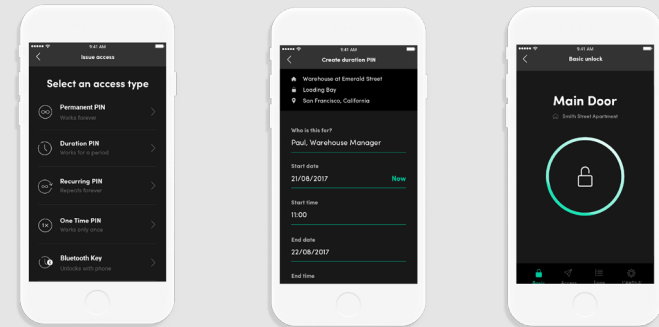

## RFID Stickers

One pair of RFID stickers

MODES OF ACCESS

BACK ASSEMBLY

## Mobile app-enabled

The Glass Door Lock works with the igloohome app to allow home and property owners to grant access remotely via PIN codes and Bluetooth keys.

The owner can choose to grant permanent, duration, one-time or recurring access for convenience and security. These can be customised for each visitor, ensuring your property is always secured.

PIN code logs and battery status are updated when the lock is synced with the app in Bluetooth range. Bluetooth key unlock logs are updated in real-time remotely.

The app is available for both iOS & Android devices.

TYPES OF ACCESS