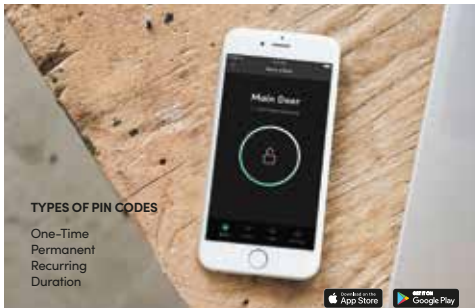

TYPES OF PIN CODES

- One-Time
- Permanent
- Recurring
- Duration

Experience smart access anywhere

Manage access with the igloohome app.

Grant permanent, duration, one-time or recurring access for convenience and security. These can be customised for each visitor, ensuring your property is always secured.

PIN code logs and battery status are updated when the lock is synced with the app in Bluetooth range. Bluetooth key unlocks are updated in real-time remotely.

The app is available for both iOS & Android devices.

Works offline

Even with its remote capabilities, the lock works offline for enhanced reliability and security.

It features the innovative algoPIN™ technology which makes our security products suitable for properties with weak or no WiFi connections at all. There's no need to download an additional app to receive PIN codes.