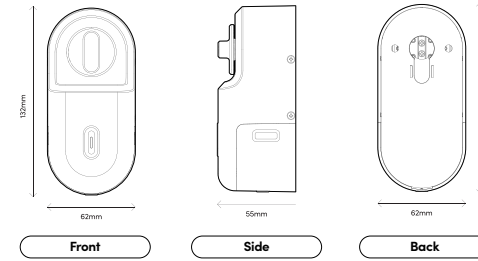

- **Auto Lock**
  Automatically locks once the door is shut to give you a greater peace of mind.

- **Night Mode**
  Automatically lock your door at a set time during the night for heightened security.

- **High Torque Mode**
  The High Torque Mode is available for locks that require more power to extend and retract the bolt tongue smoothly.

- **Schedule**
  Set times for your lock to unlock or lock your door automatically. These schedules will also disable Auto Lock during your set times for easier access throughout the duration.

- **Auto Unlock**
  Your door automatically unlocks when you return home. Never fumble with keys again.

- **Low Battery Alert**
  Intuitive audio and visual alerts will prompt you to change the batteries when it runs low.

- **Obstruction Alarm**
  The lock will sound an alarm if the bolt tongue cannot be extended or retracted fully to alert the user of any obstructions.

- **Volume Control**
  Adjust the volume according to your preference. Select from levels 0 (mute) to 5 (loudest).

- **API & SDK Integration**
  We provide APIs and SDKs for seamless integration across several platforms.

Model Number OE1
UPC 712198882466
EAN 0712198882466

Door Compatibility
Door compatibility
Backset compatibility
Cylinder profile (Front)

Cylinder profile (Back)
Key compatibility (W x D)
(5 - 10mm / 0.2 - 0.4in thickness)
Key compatibility (W x D)
(<5mm / <0.2in thickness)
Thumbturn compatibility (W x L x D)

Cassette compatibility

Dimensions

Body (W x H x T)

Weight

Net & Gross (with packaging)

Material

Body

Operations

Modes of access (Entry)

Modes of access (Exit)

Operation temperature
Battery operation temperature
Power type
Battery life

Others

Warranty

Protocols

Usage

Country of Origin

Packaging Details (W x H x T)

Certifications

Inward swing door (Left/Right)
>32 mm / >1.3 in
Euro cylinder only

Thumbturn or key
39 x 29 mm / 1.5 x 1.1 in

Up to 39 x Up to 38 mm / Up to 1.5 x Up to 1.5 in

Up to 21 x 20 - 36 x Up to 29 mm /
Up to 0.8 x 0.8 - 1.4 x Up to 1.1 in
Single/double throw

62 x 132 x 55 mm / 3 x 5 x 2 in

0.4 kg / 0.8 lbs & 0.5 kg / 1.1 lbs

ABS, PC

Bluetooth keys, existing keys, PIN codes
(via Keypad accessory)
Multi-function button, thumbturn, Bluetooth keys
-20°C to 50°C / -4°F to 122°F
-10°C to 50°C / 14°F to 122°
4 AA Alkaline batteries
Up to 12 months

1 year (Global), 2 years (Within European Union countries), 1 + 1 year (Singapore).
Bluetooth 5.0, algoPIN™ technology
Advised to be installed under sheltered areas, not to be exposed to wet weather conditions.
Designed in Singapore, made in China.
Individual: 188 x 128 x 67 mm / 7.4 x 5 x 2.6 in
Carton: 423 x 248 x 202 mm / 16.7 x 9.8 x 8 in
RoHS2